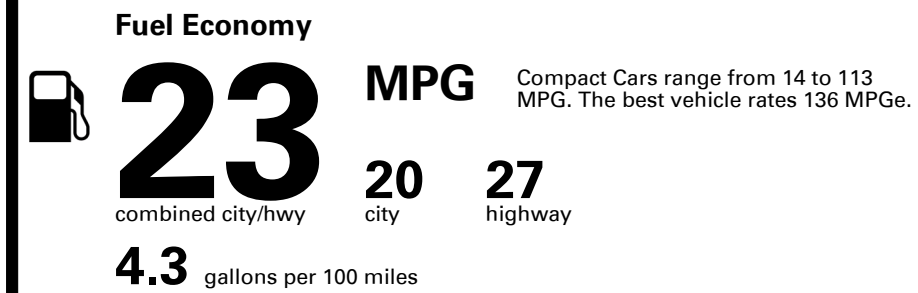

TOTAL PRICE: \$38,965.00

EMISSIONS:
This vehicle is certified to meet emission requirements in all 50 states

EPA DOT Fuel Economy and Environment

Gasoline Vehicle

You spend \$3,000
more in fuel costs over 5 years compared to the average new vehicle.