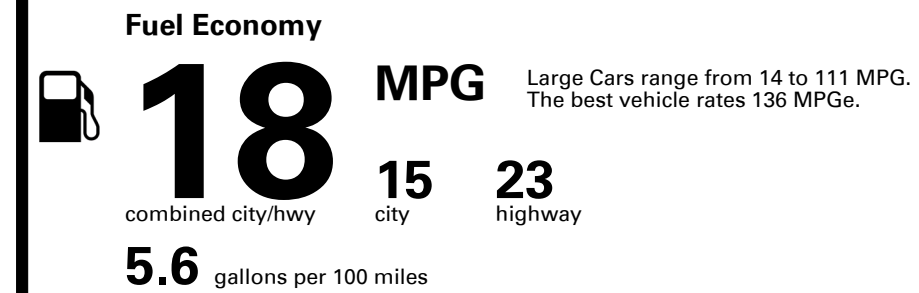

SHIPPED TO: NY702

Inland Freight & Handling : \$995.00

VIN: KMTFN4JF3LU334799	ENGINE: G8BEKU103891	EXTERIOR COLOR: VIK BLACK	INTERIOR/SEAT COLOR: BEIGE/BEIGE
MODEL: S0452A85	PORT OF ENTRY: PH	TRANSPORT: TRUCK	ACCESSORY WEIGHT: 14 lbs./ 6 kgs.

TOTAL PRICE: \$61,190.00

EMISSIONS:
This vehicle is certified to meet emission requirements in all 50 states

EPA DOT Fuel Economy and Environment

You spend \$6,000
more in fuel costs over 5 years compared to the average new vehicle.

Annual fuel cost \$2,700

Fuel Economy & Greenhouse Gas Rating (tailpipe only)

Smog Rating (tailpipe only)

This vehicle emits 503 grams CO₂ per mile. The best emits 0 grams per mile (tailpipe only). Producing and distributing fuel also create emissions; learn more at fueleconomy.gov.